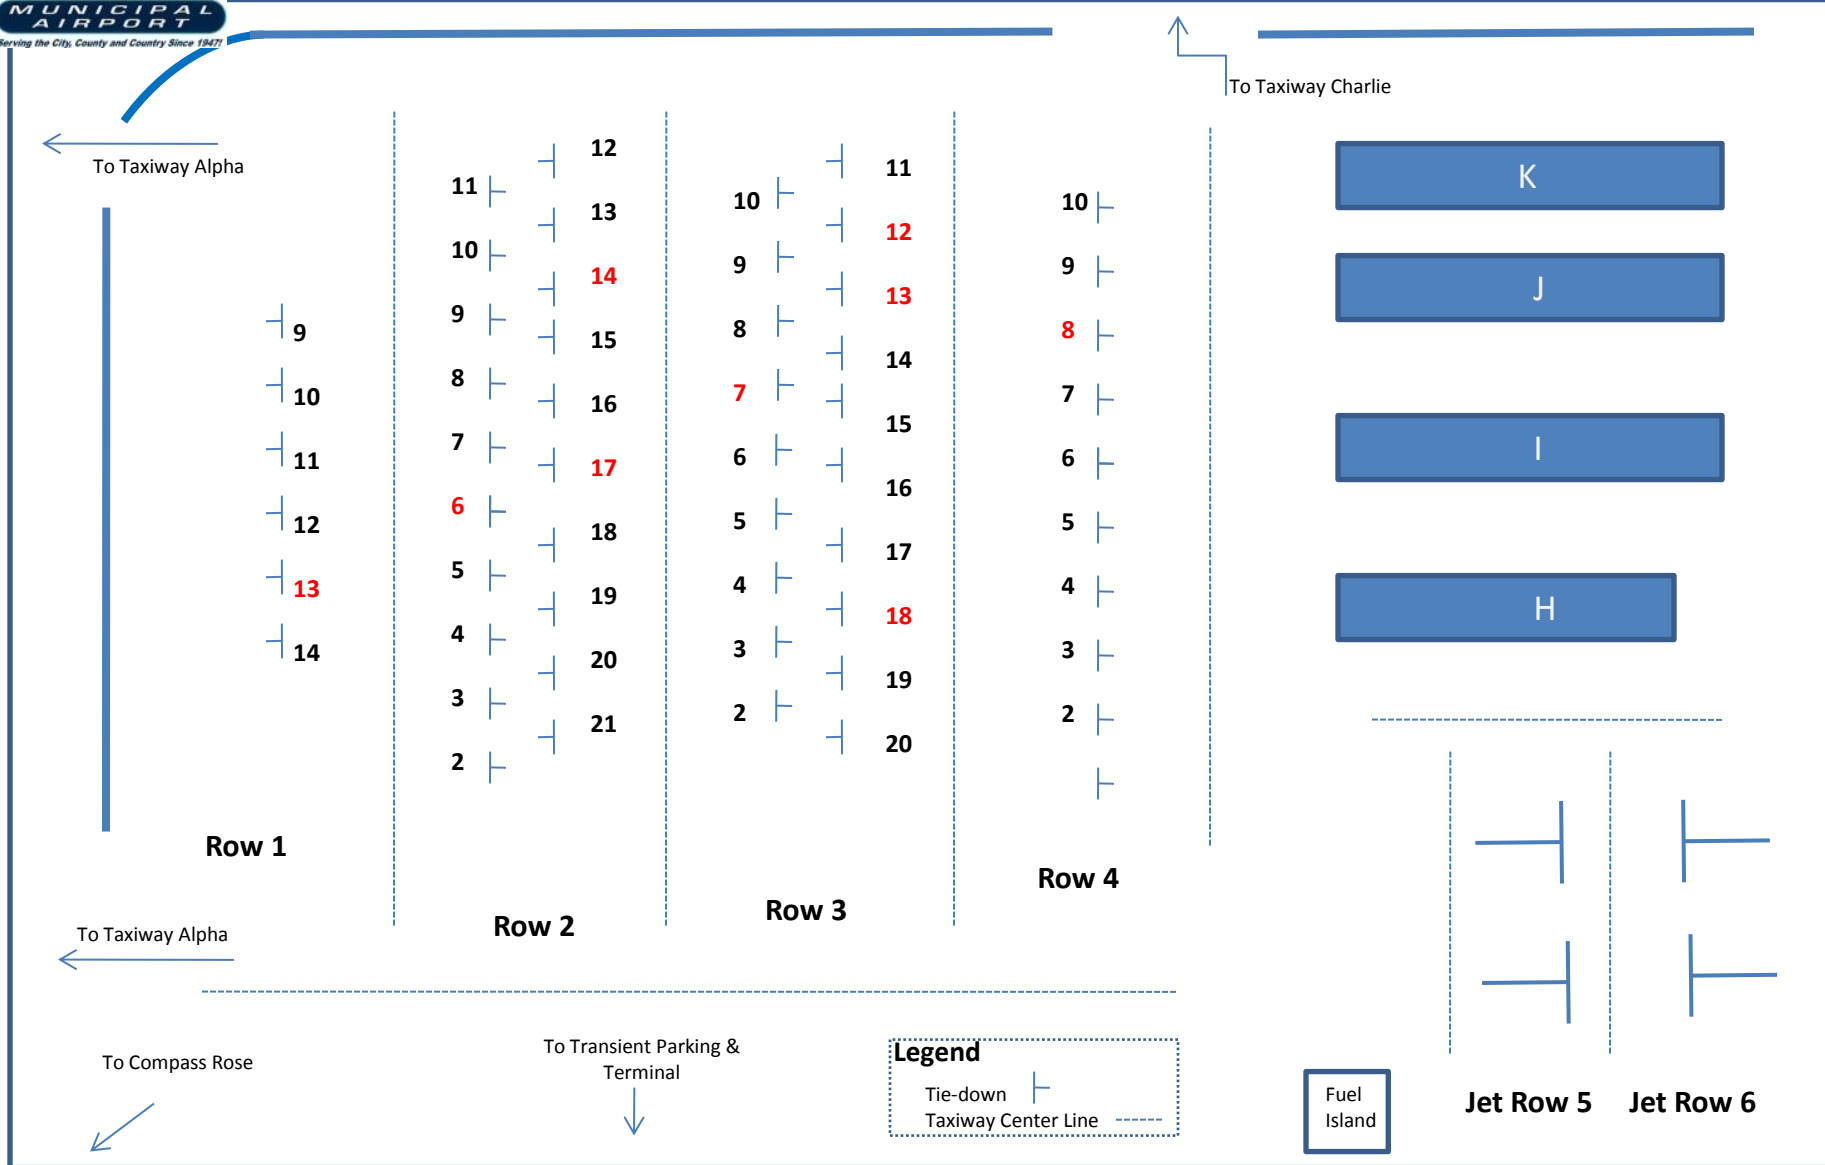

# Tie Down Spaces Map

**Vacant** tie-downs represented by bold "Red" numbers...as of July 1, 2019.