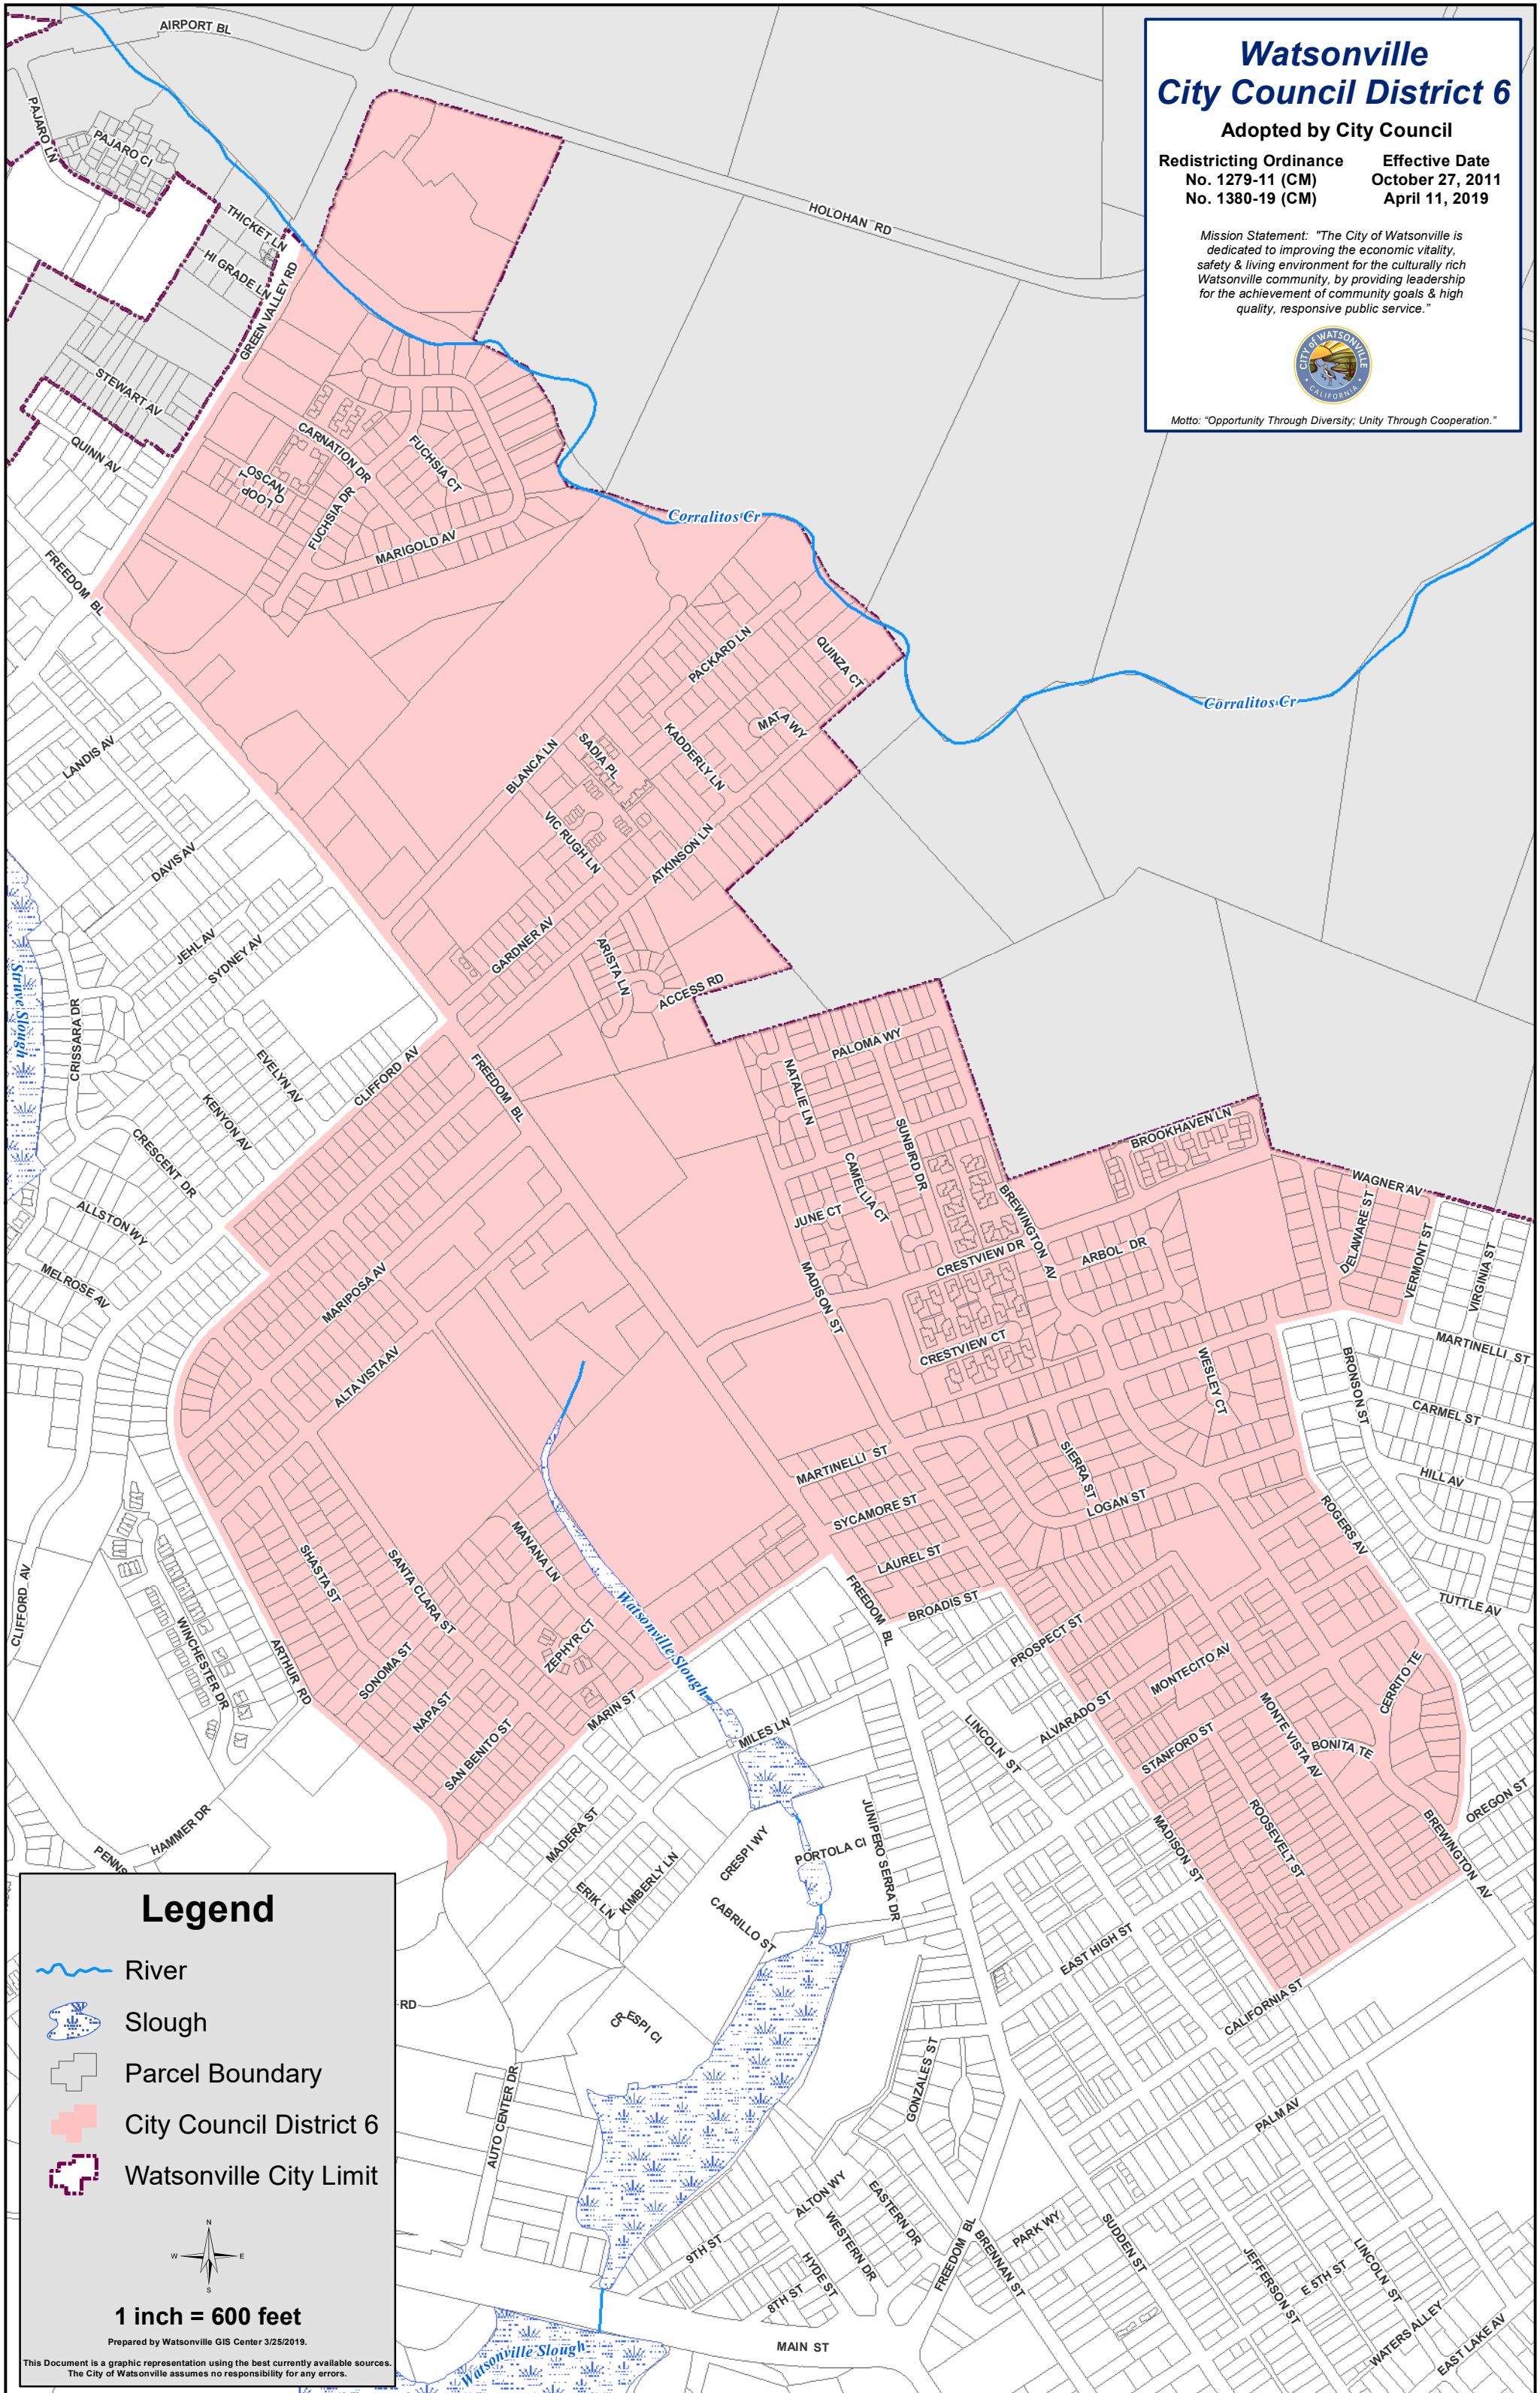

Watsonville City Council District 6

Adopted by City Council

Redistricting Ordinance
No. 1279-11 (CM)
No. 1380-19 (CM)

Effective Date
October 27, 2011
April 11, 2019

Mission Statement: "The City of Watsonville is dedicated to improving the economic vitality, safety & living environment for the culturally rich Watsonville community, by providing leadership for the achievement of community goals & high quality, responsive public service."

Motto: "Opportunity Through Diversity; Unity Through Cooperation."

Legend

- River
- Slough
- Parcel Boundary
- City Council District 6
- Watsonville City Limit

1 inch = 600 feet

Prepared by Watsonville GIS Center 3/25/2019.